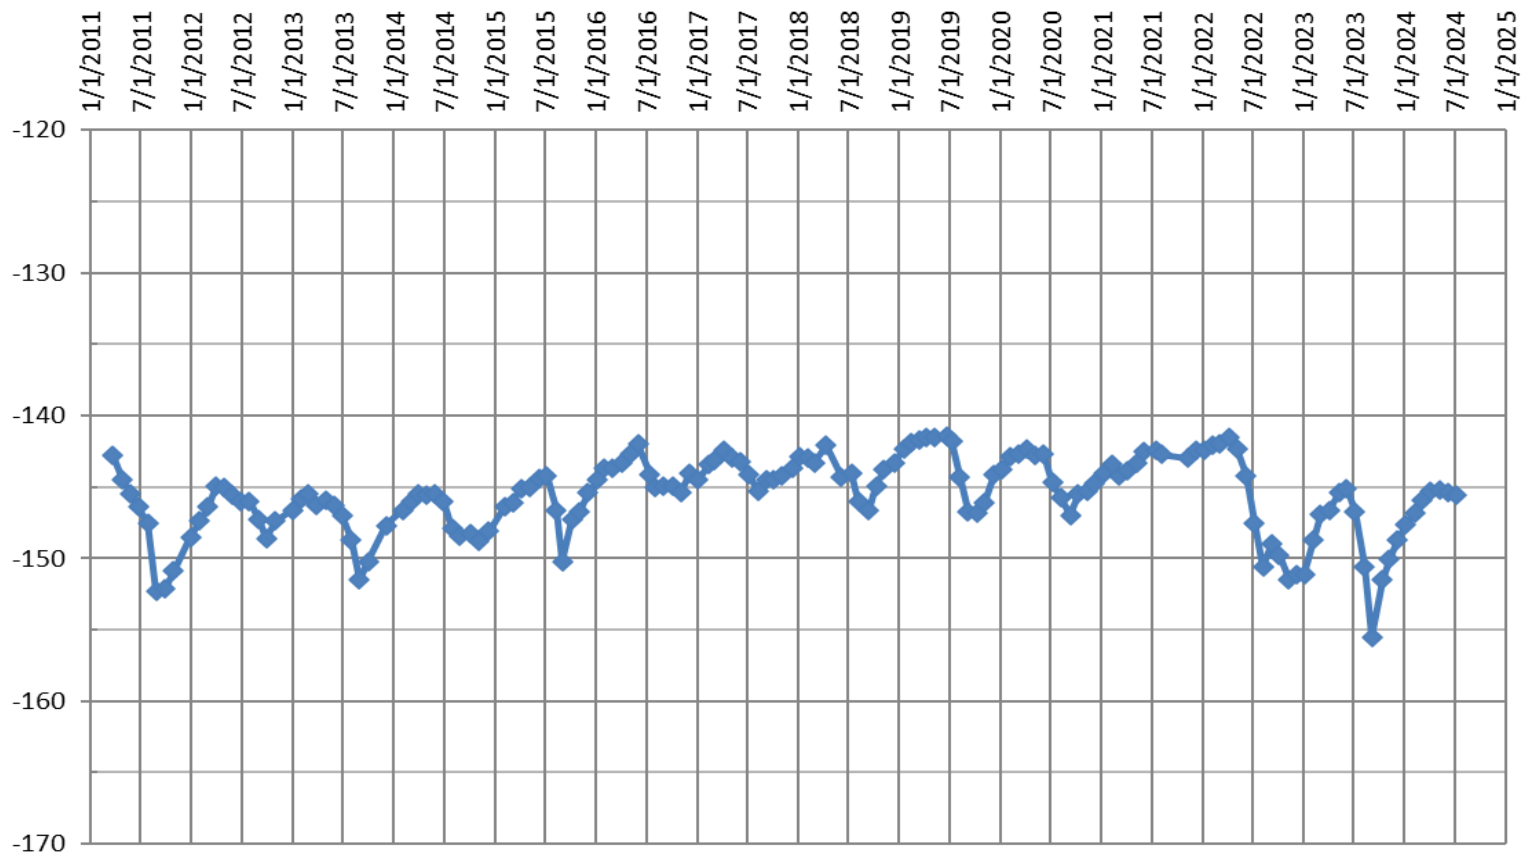

Wegenhoft - Depth to Water Level

Well Designation: Wegenhoft; State Well #: NA; Well Depth: NA; Drill Date: unknown; Screen Interval: NA