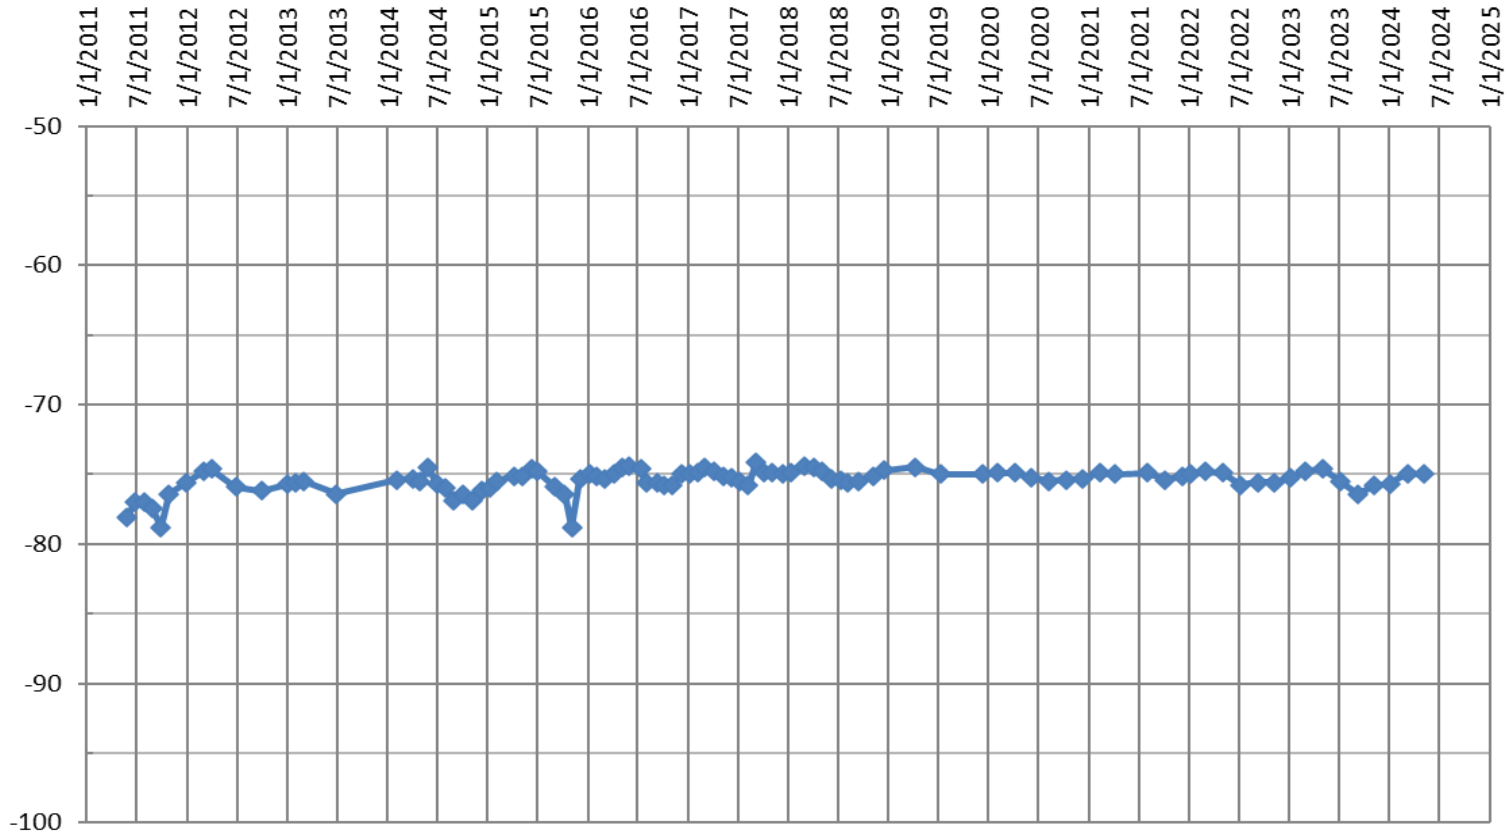

Pickens - Depth to Water Level

Well Designation: Pickens; State Well #: NA; Well Depth 150'; Drill Date: unknown; Screen Interval: NA