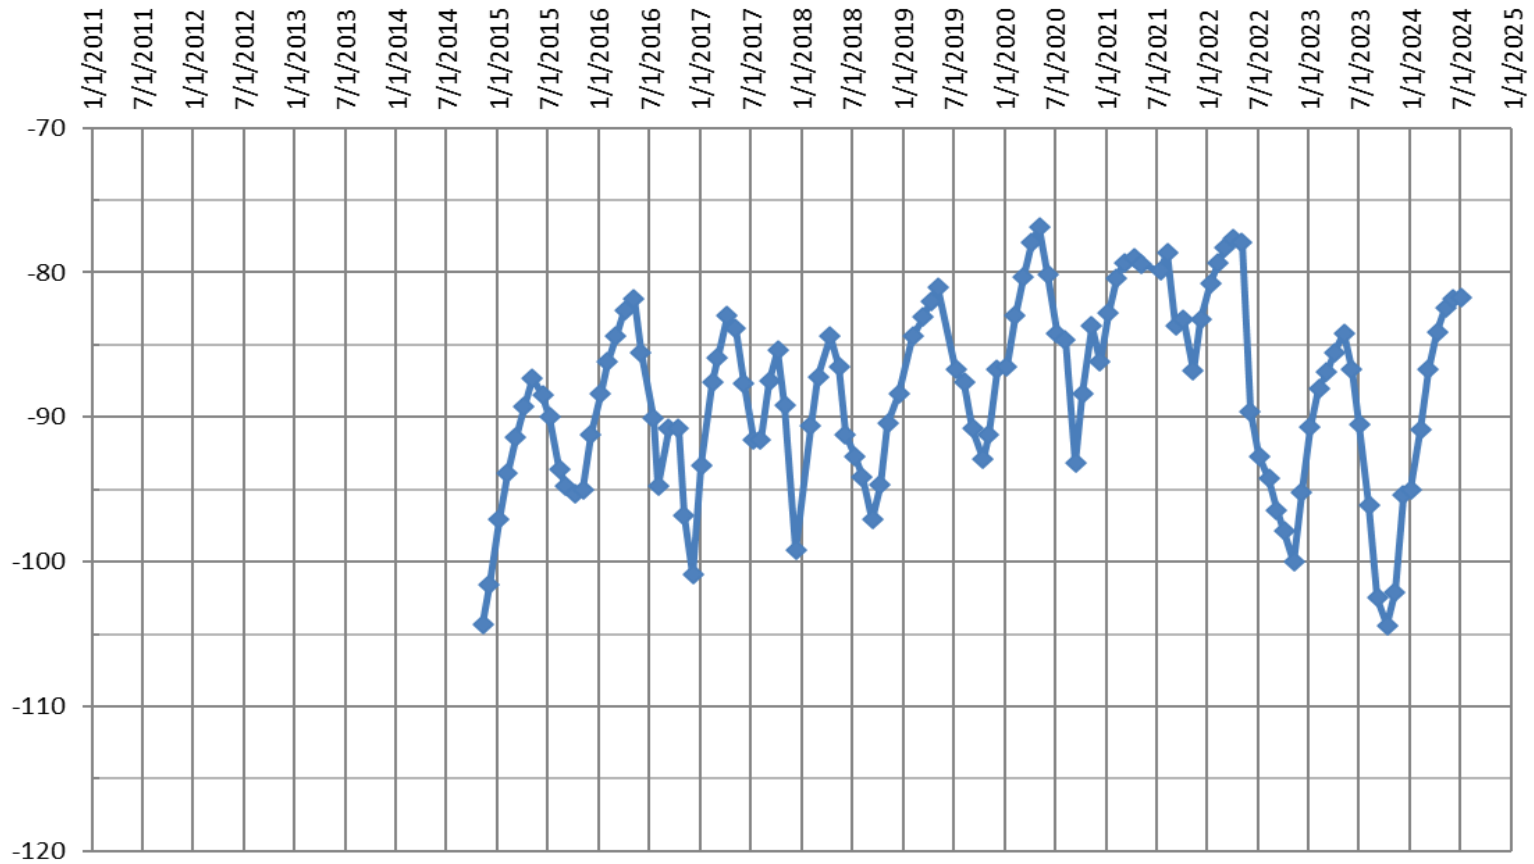

Moeller - Depth to Water Level

Well Designation: Moeller; State Well #: 6628503; Well Depth: 631'; Drill Date: 11/18/1952; Screen Interval: 240-631'