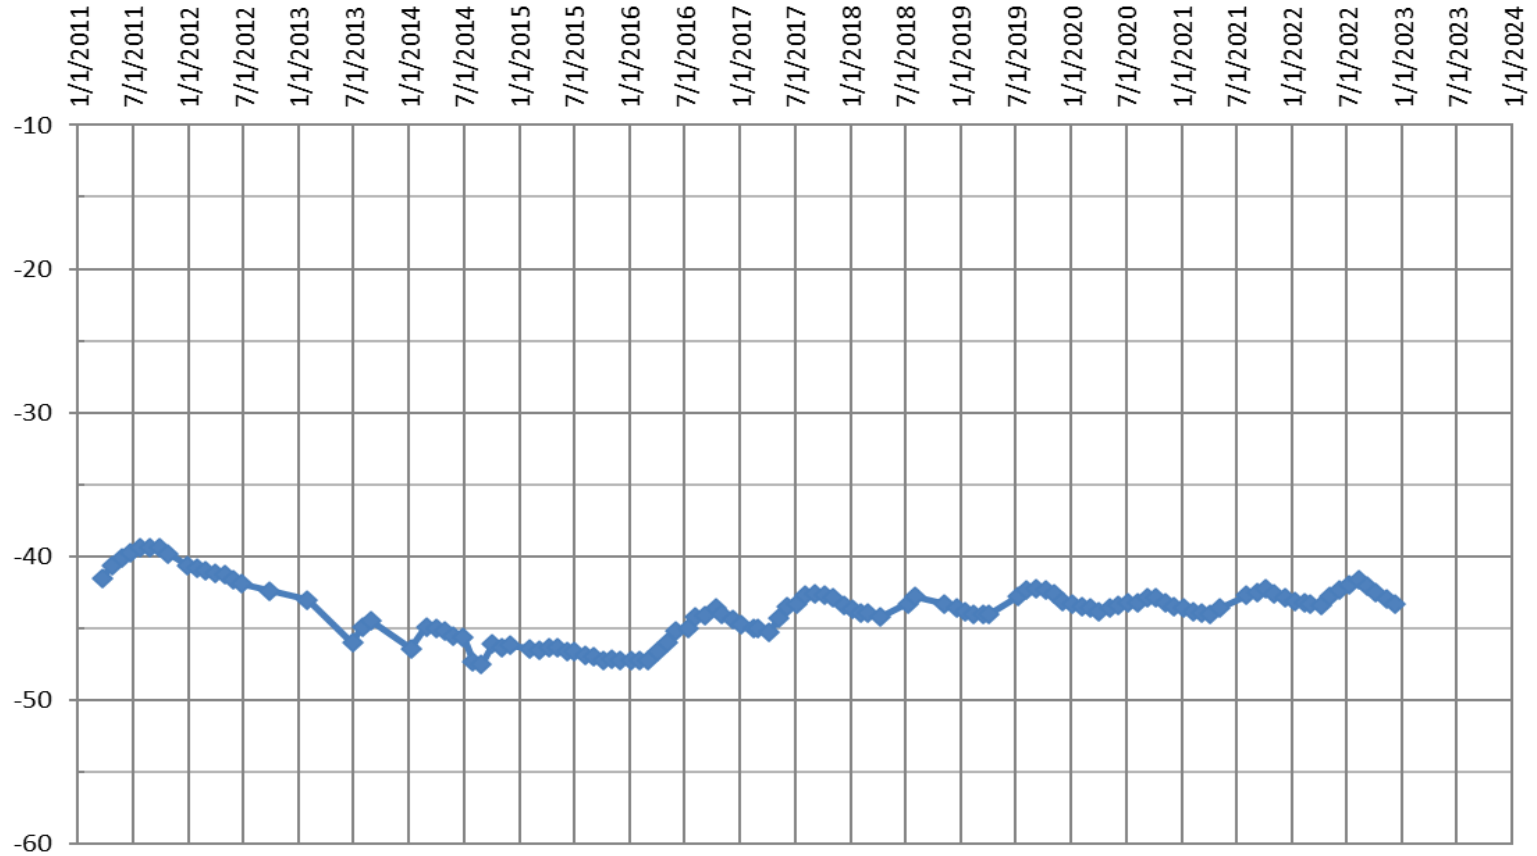

Kelley 2 - Depth to Water Level

Well Designation: Kelley 2; State Well #: NA; Well Depth: 100'; Drill Date: unknown; Screen Interval: NA