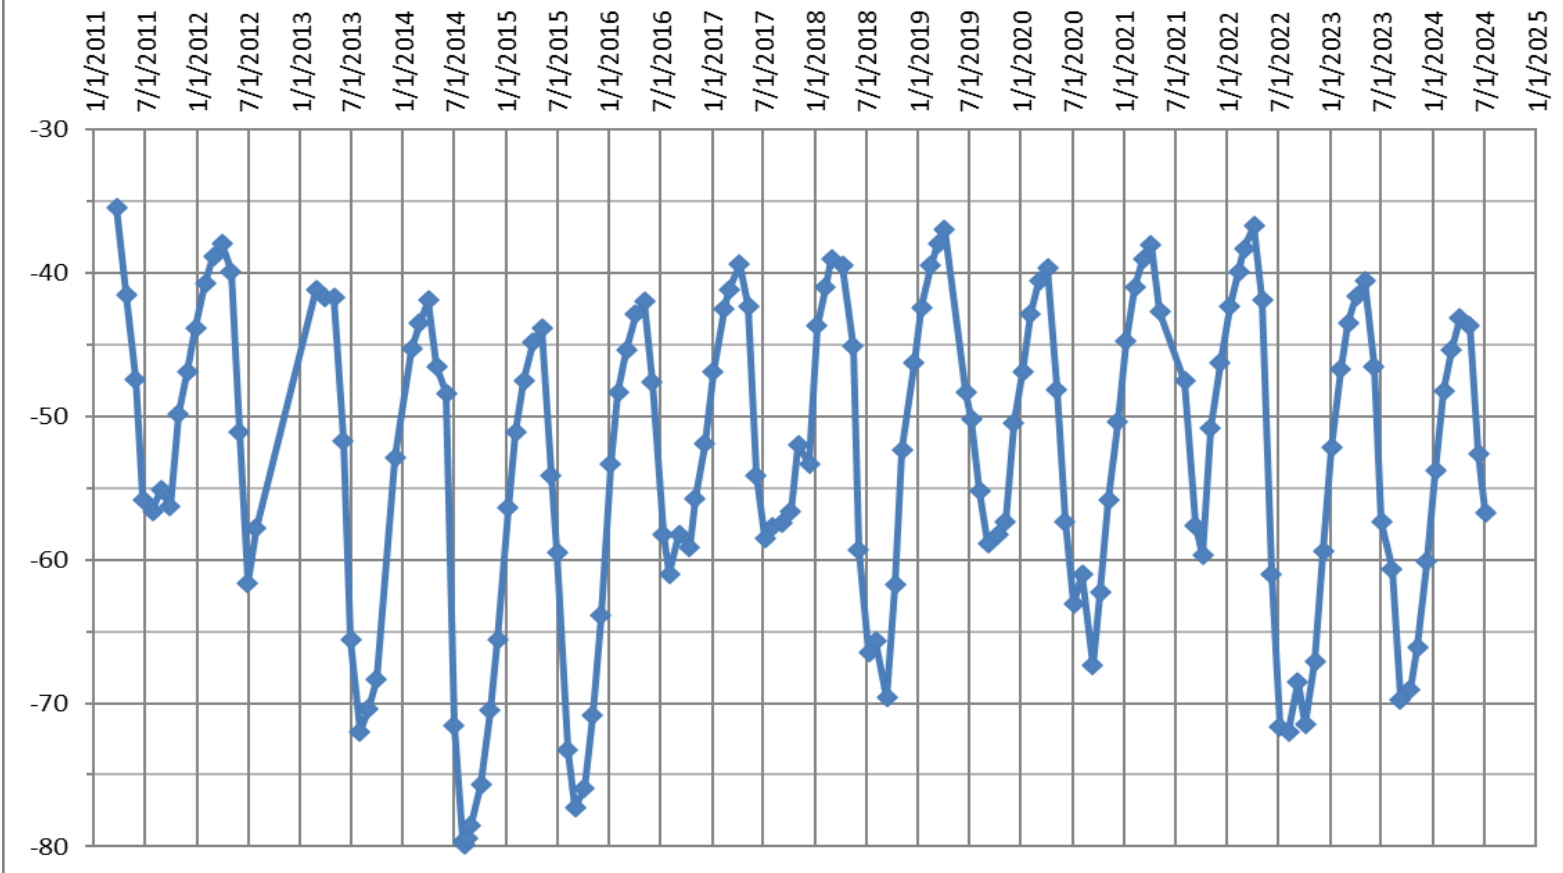

Kelley 1 - Depth to Water Level

Well Designation: Kelley 1; State Well #: 131818; Well Depth: 120'; Drill Date: 1/412008; Screen Interval: 100-120'