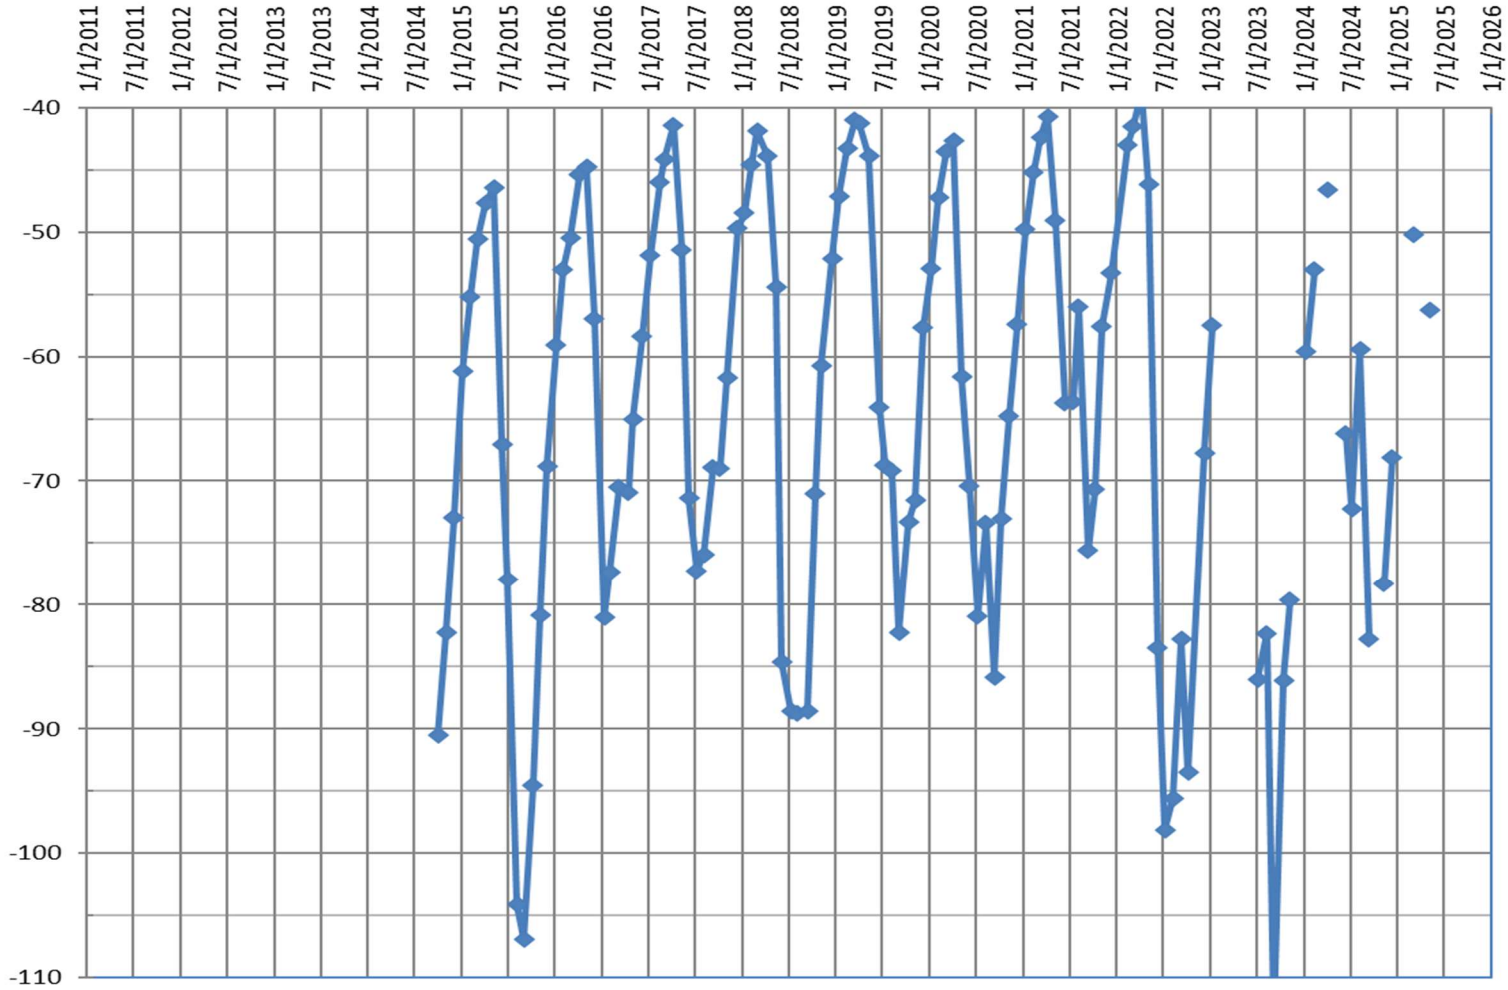

Herman - Depth to Water Level

Well Designation: Herman; State Well #: NA; Well Depth: ~350'; Drill Date: unknown; Screen Interval: NA