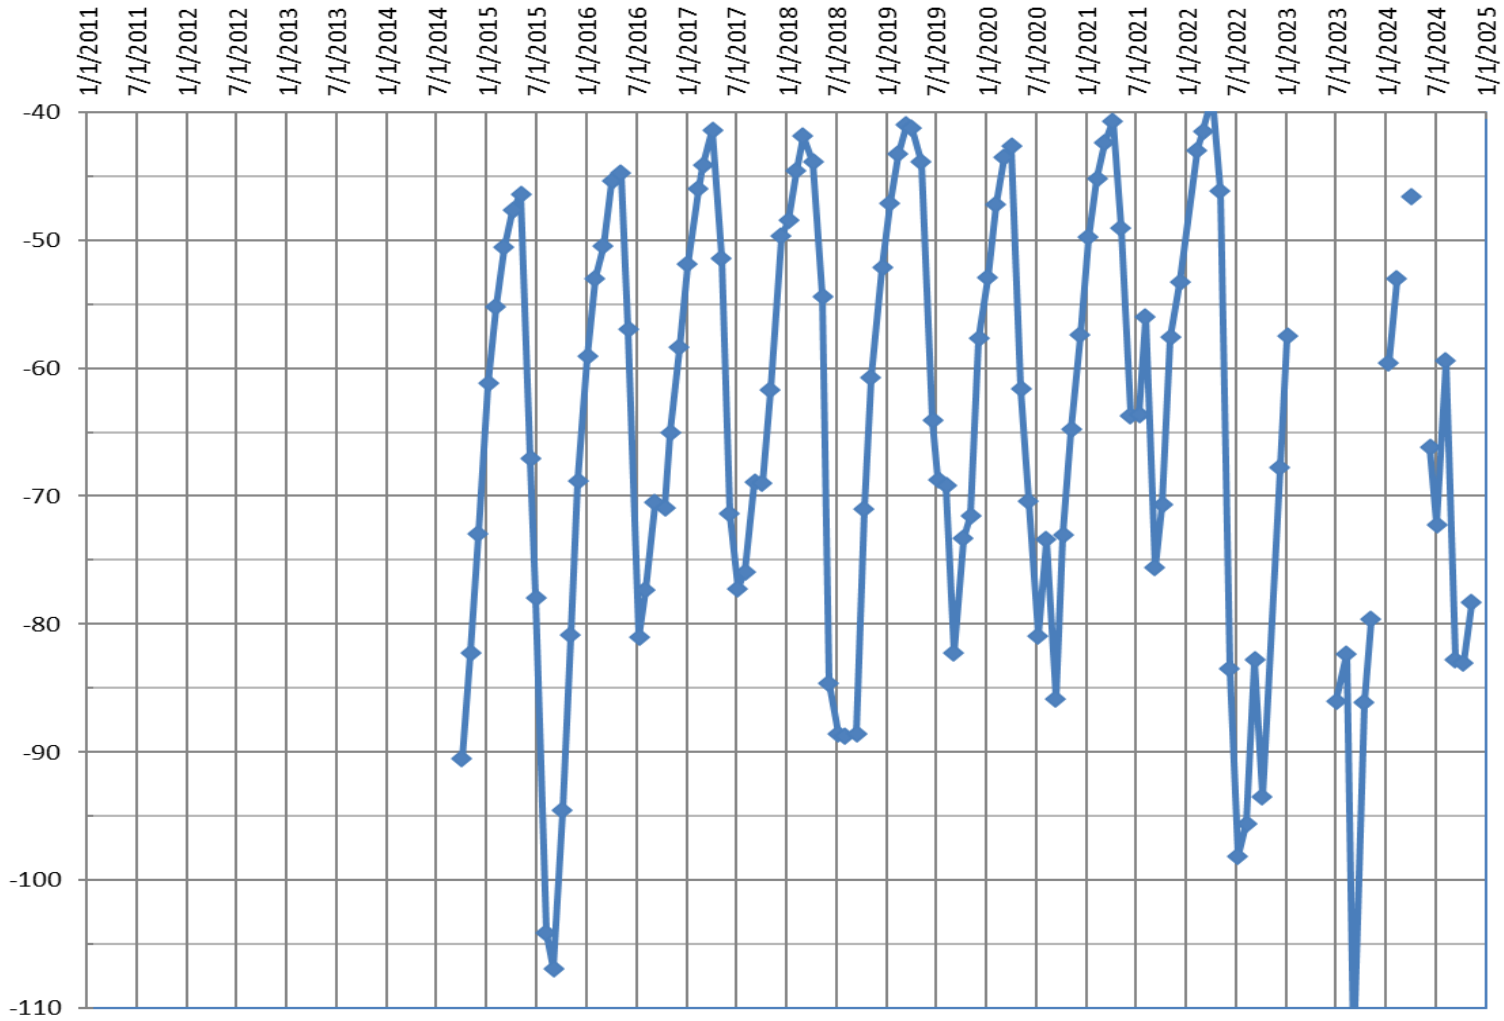

Herman - Depth to Water Level

Well Designation: Herman; State Well #: NA; Well Depth: ~350'; Drill Date: unknown; Screen Interval: NA