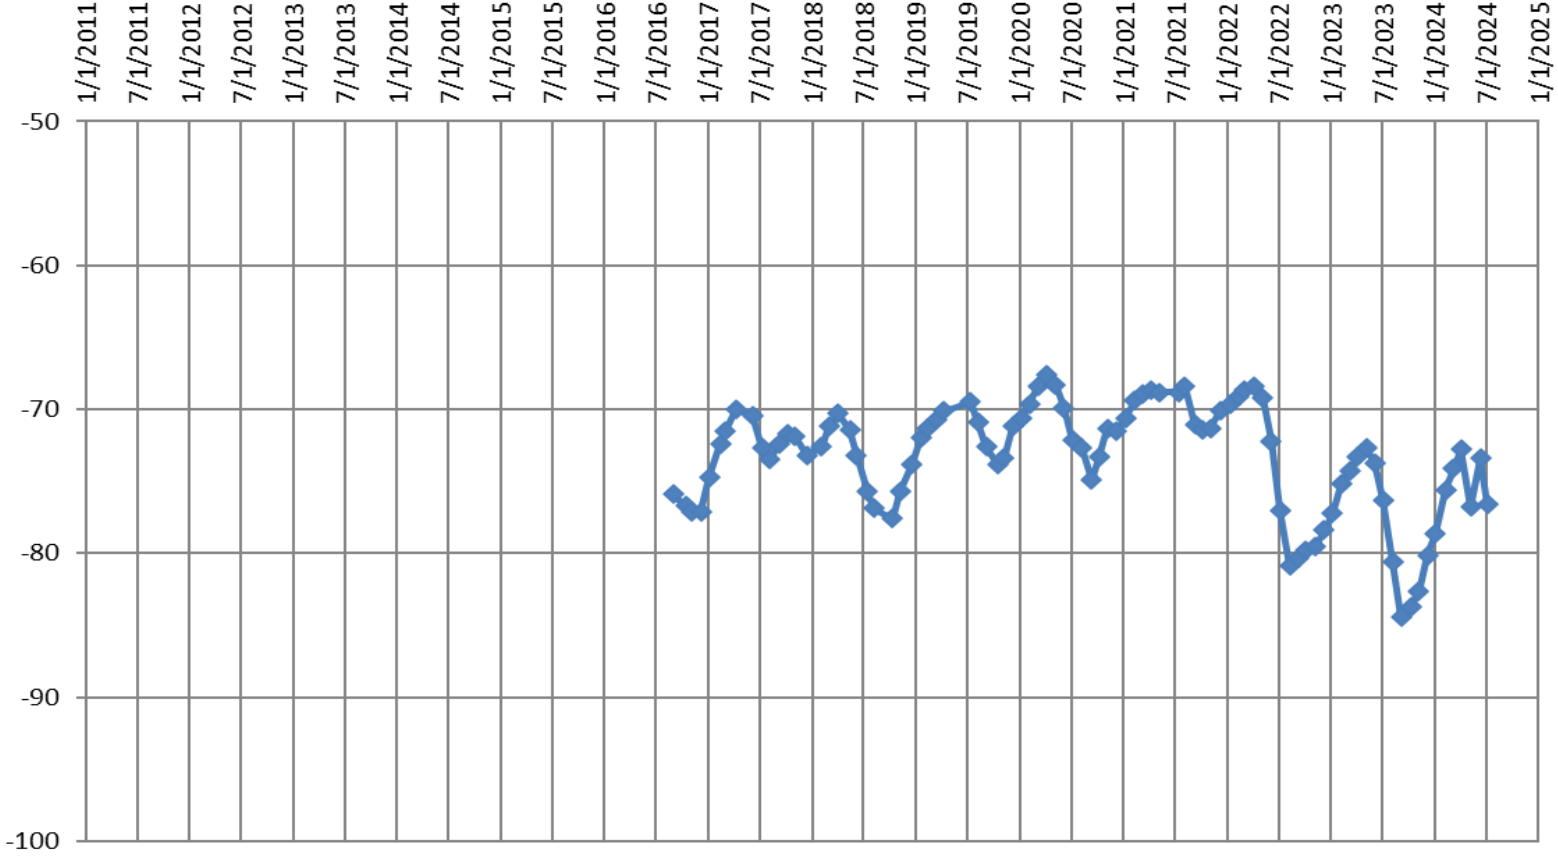

Hagendorf 1 - Depth to Water Level

Well Designation: Hagendorf 1; State Well #: NA; Well Depth: 224'; Drill Date: unknown; Screen Interval: NA