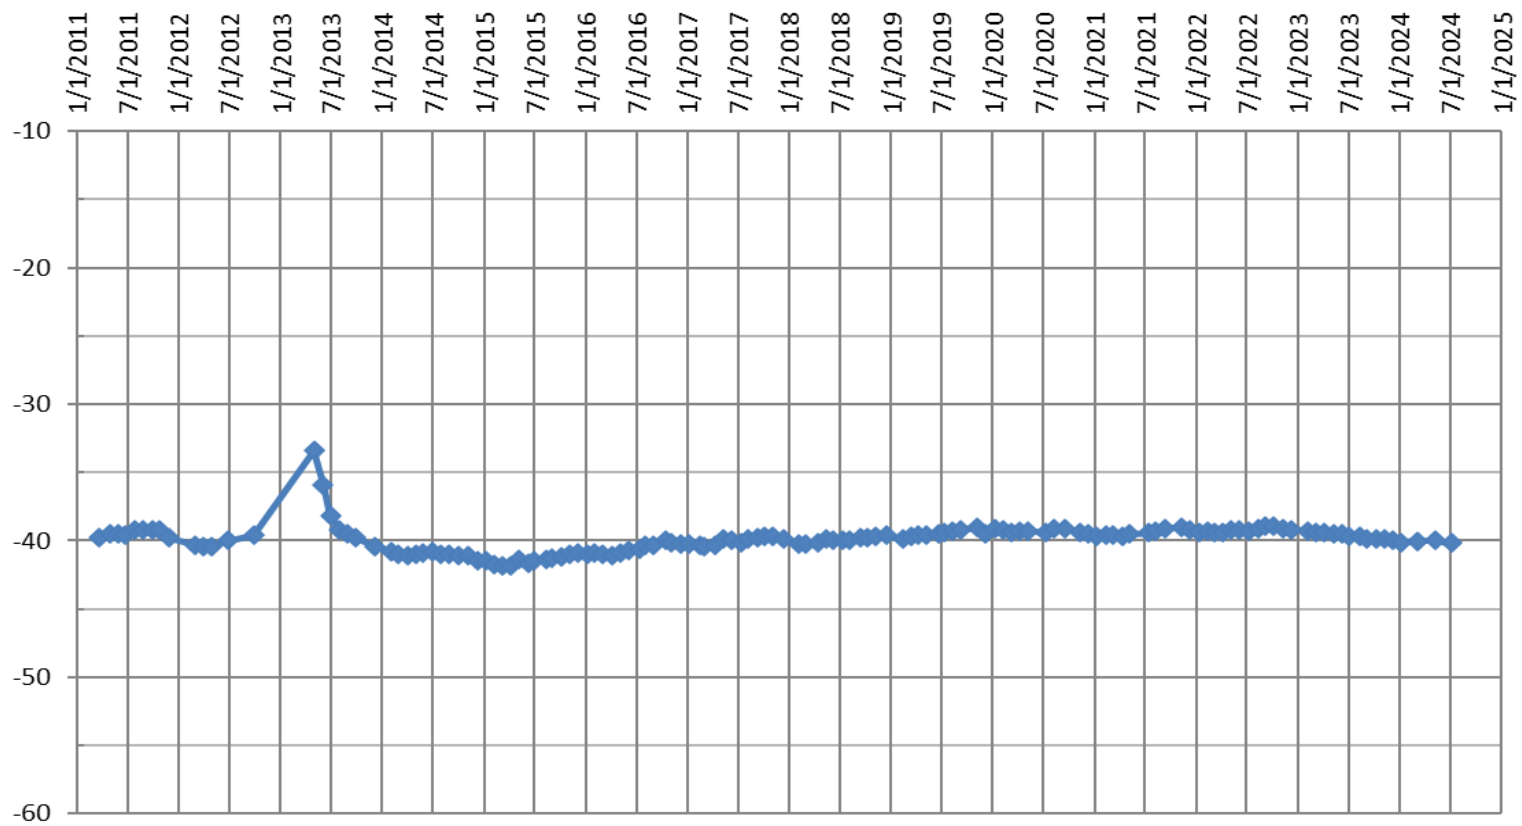

### Danklefs 1 - Depth to Water Level

Well Designation: Danklefs 1; State Well #: NA; Well Depth: 46'; Drill Date: unknown; Screen Interval: NA