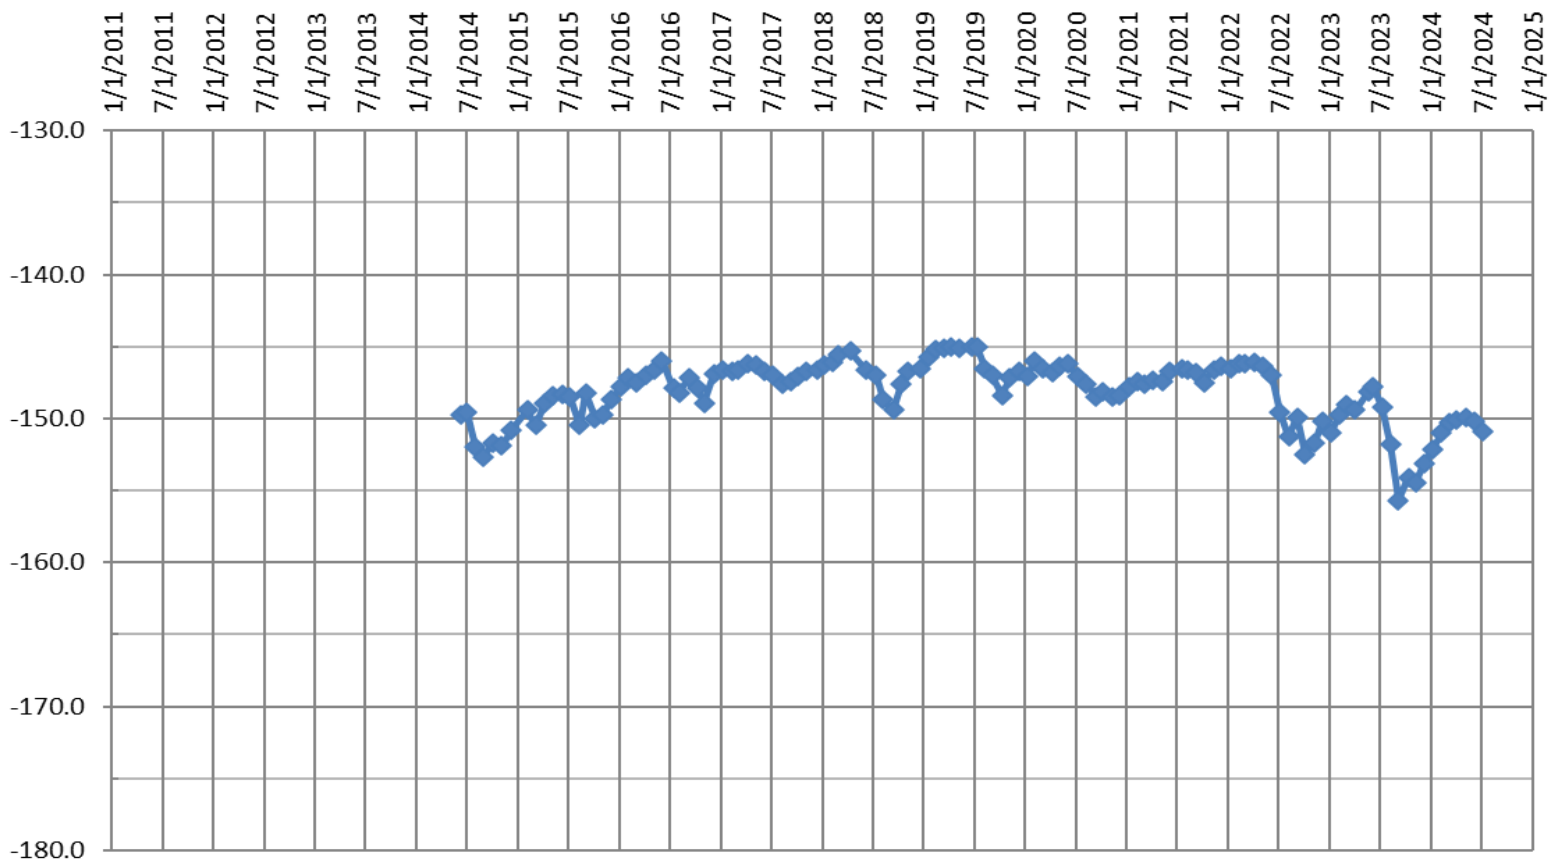

### Corcoran - Depth to Water Level

Well Designation: Corcoran; State Well #: NA; Well Depth: 352'; Drill Date: unknown; Screen Interval: unknown