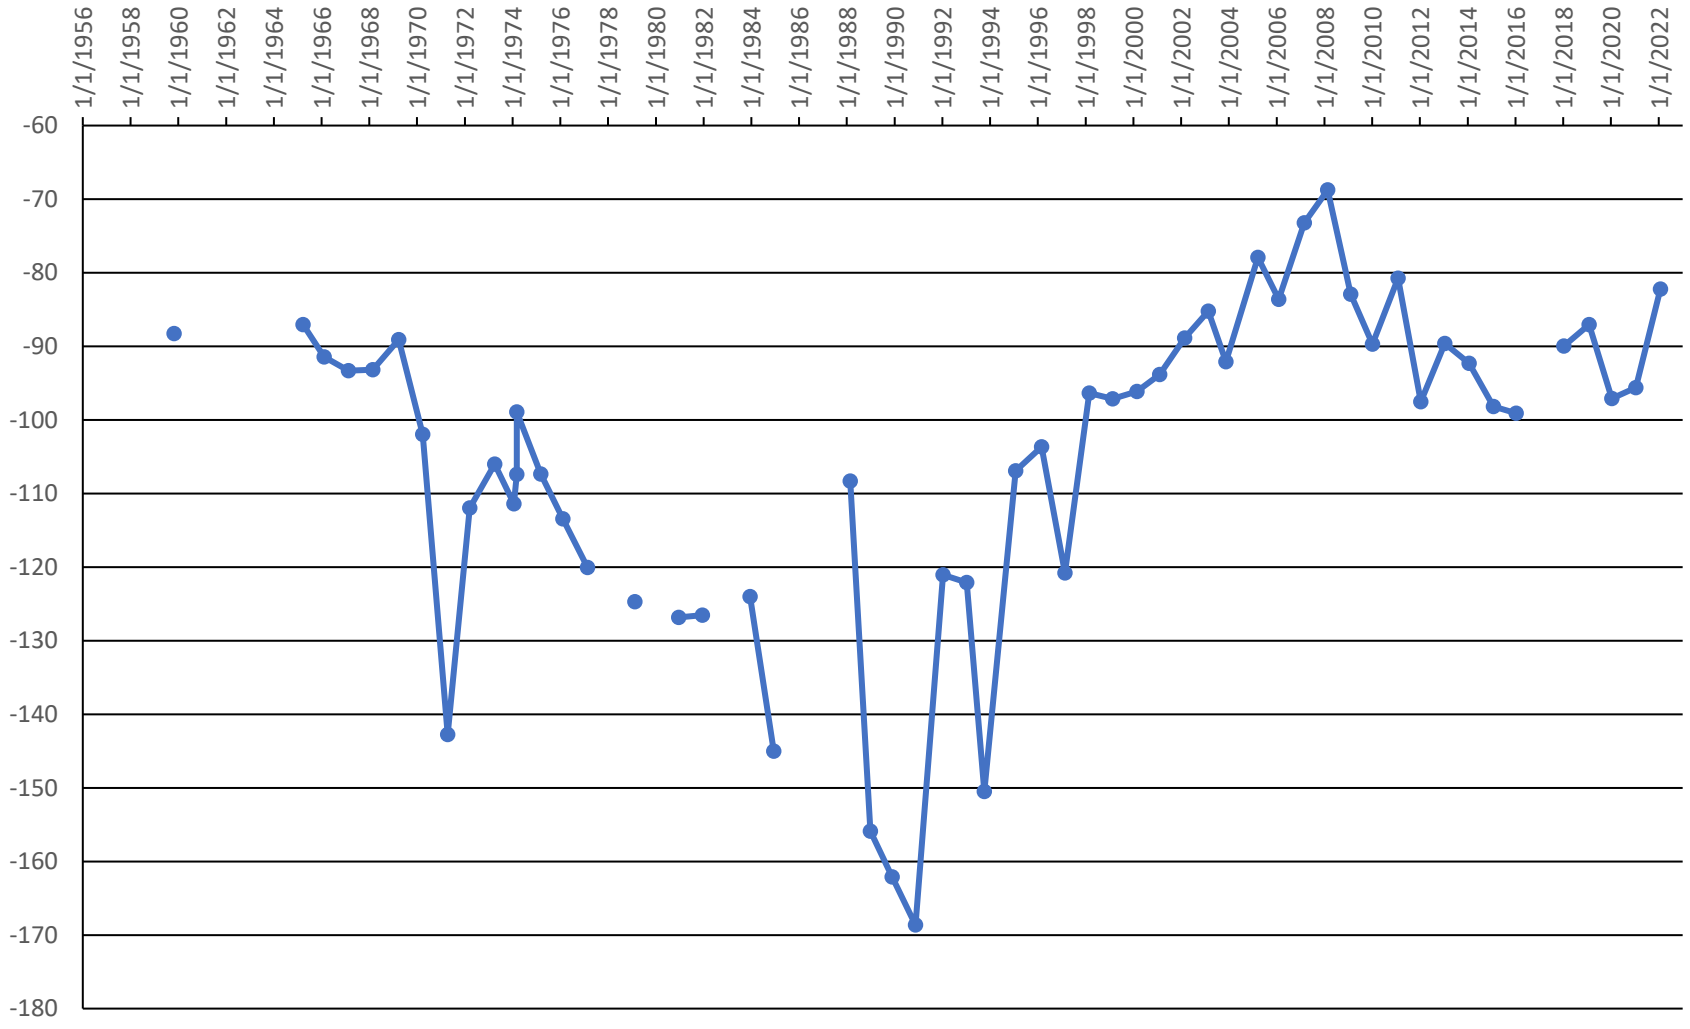

State Well 6644702 - Depth to WL

Well Designation: State Well # 6644702; Well Depth: 676'; Drill Date: 0/0/1946; Screen Interval: NA