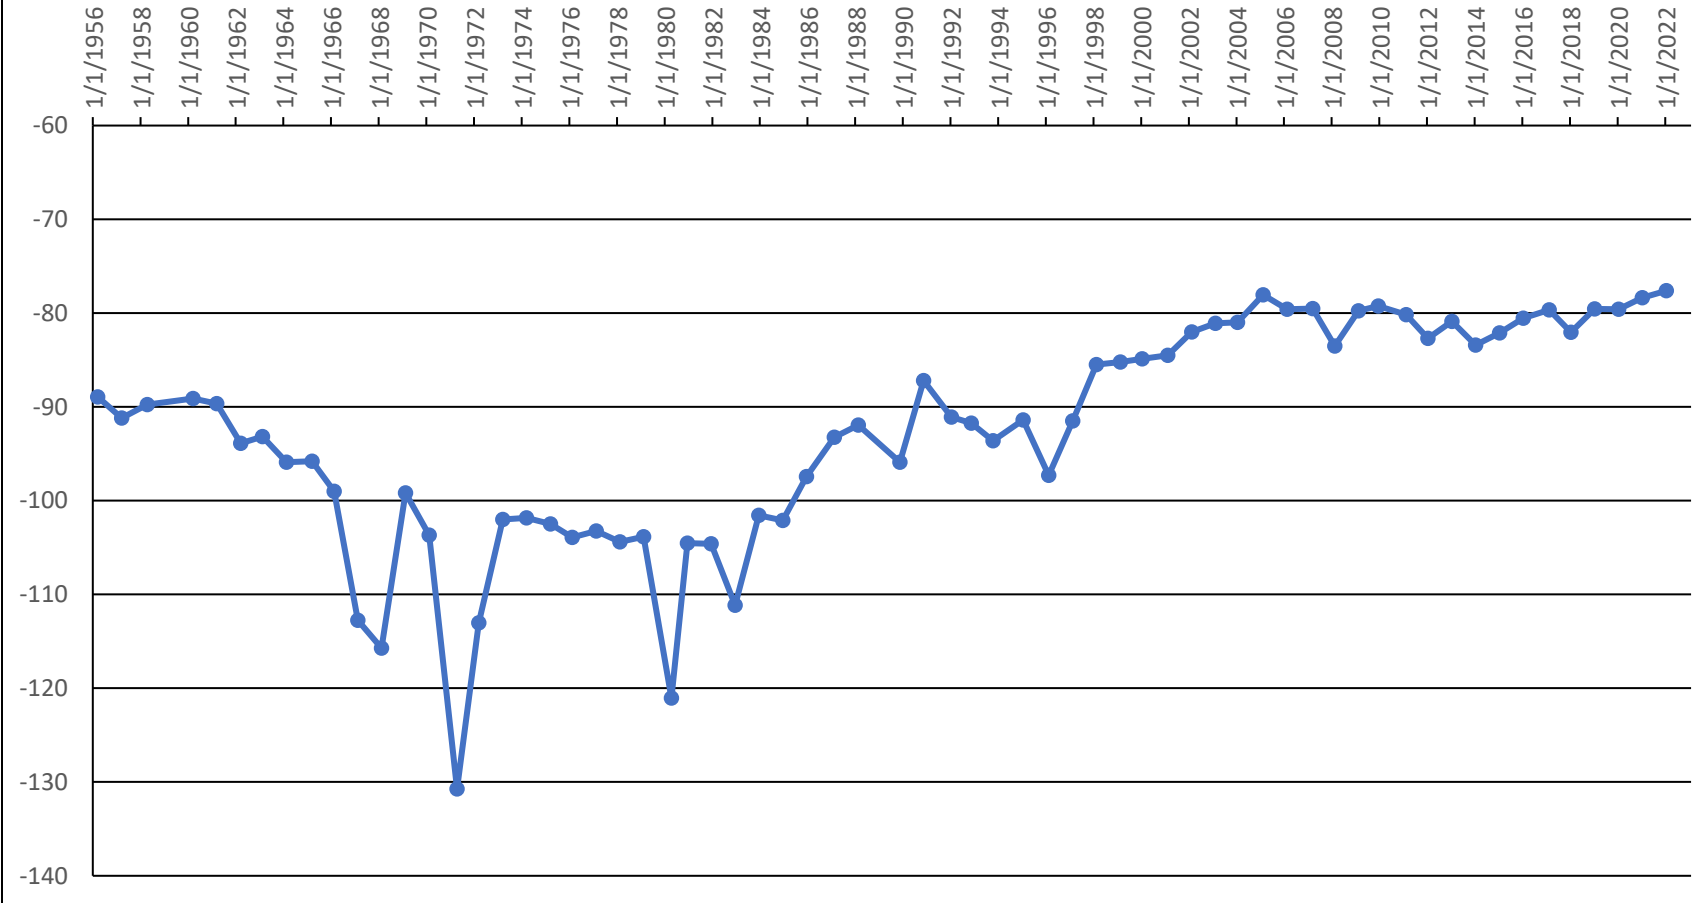

### State Well 6628702 - Depth to WL

Well Designation: State Well # 6628702; Well Depth: 565'; Drill Date: 0/0/1940; Screen Interval: NA